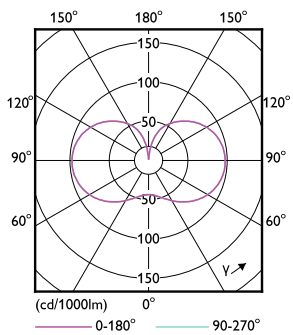

Light Distribution Diagram - TForce Core LED HPL 18W E27 830 FR