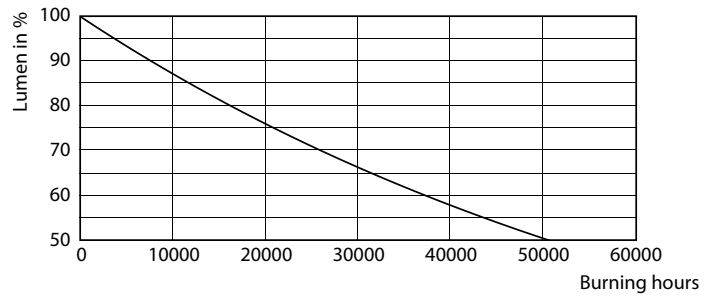

HPL LED TrueForce CorePro

Durée de vie

Life Expectancy Diagram

Lumen Maintenance Diagram - TForce Core LED HPL 36W E27 830 FR