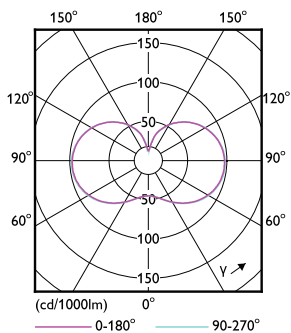

Light Distribution Diagram - TForce Core LED HPL 36W E27 830 FR