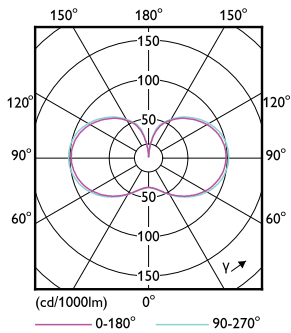

Light Distribution Diagram - TForce Core LED HPL 36W E40 827 FR