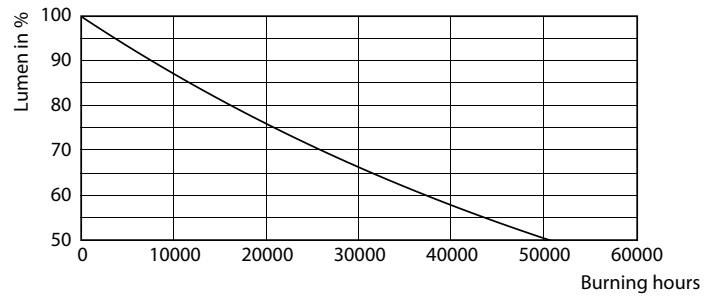

HPL LED TrueForce CorePro

Durée de vie

Life Expectancy Diagram

Lumen Maintenance Diagram - TForce Core LED HPL 36W E40 827 FR